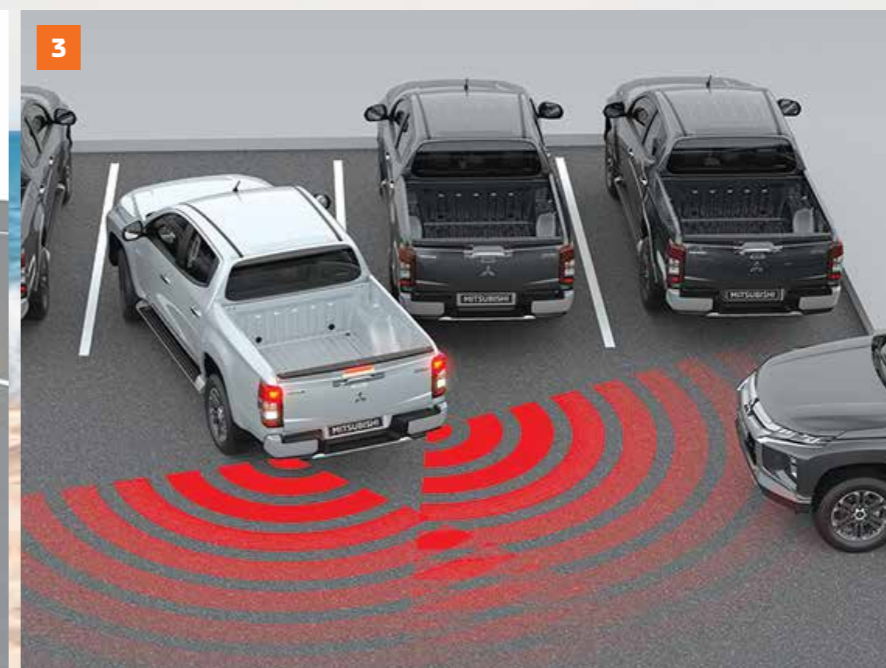

Reduces the chance and severity of hitting obstacles front and back when driver mistakenly presses the accelerator when vehicle is stationary.

5. Auto High Beam [AHB]

Better safety, comfort and driving ease at night by automatically switching between high & low beam.

6. Driving Video Recorder [DVR]

Captures every moment or incident while you're on the move.

7. 7 SRS Airbags

Protects driver and passengers by absorbing the force of impact in the event of a collision.

Visuals shown are for illustration purposes only. Specifications may vary according to variant/market. Please consult your local Mitsubishi Motors dealer for more information. *Applicable for Athlete variant.